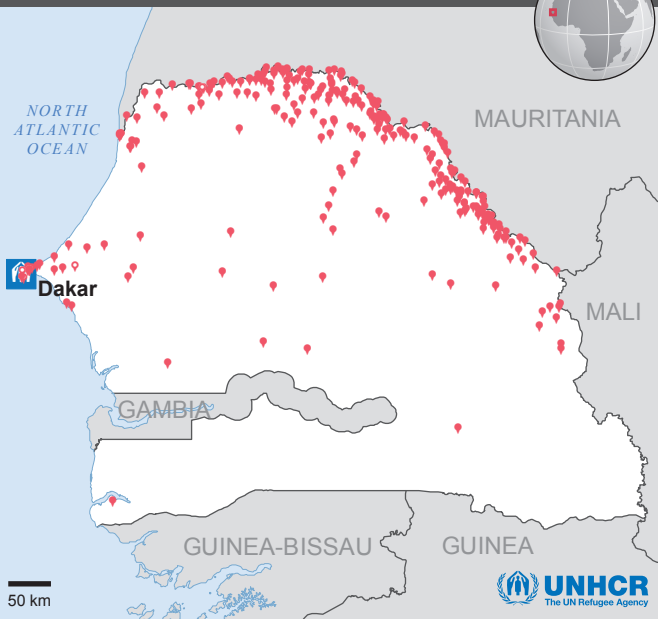

# SENEGAL

 UNHCR Renional Office

 Refugee Location

 Refugee Urban Location

Map Sources: UNCS, UNHCR.

The boundaries and names shown and the designations used on this map do not imply official endorsement or acceptance by the United Nations. Creation date: 02 Mar 2017.